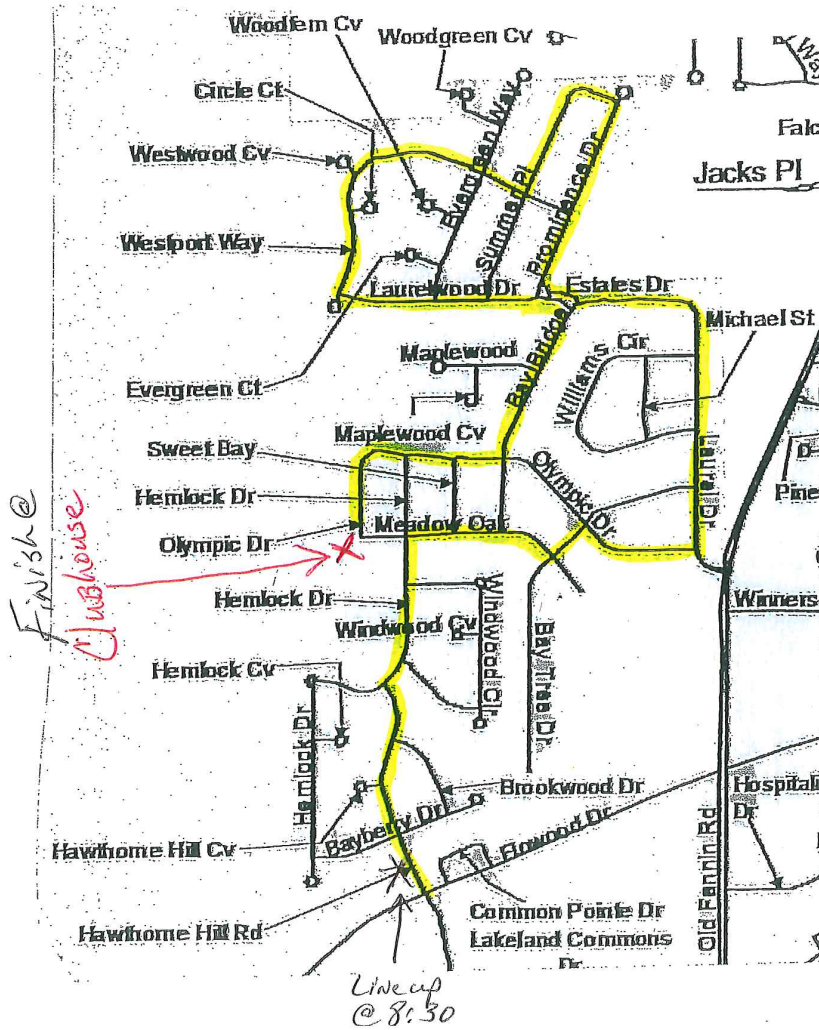

— Line up at 8:30
PARADE Begins at 9:00
SATURDAY 12/10/16

Merry Christmas, and Happy New Year

From the Laurelwood HOA