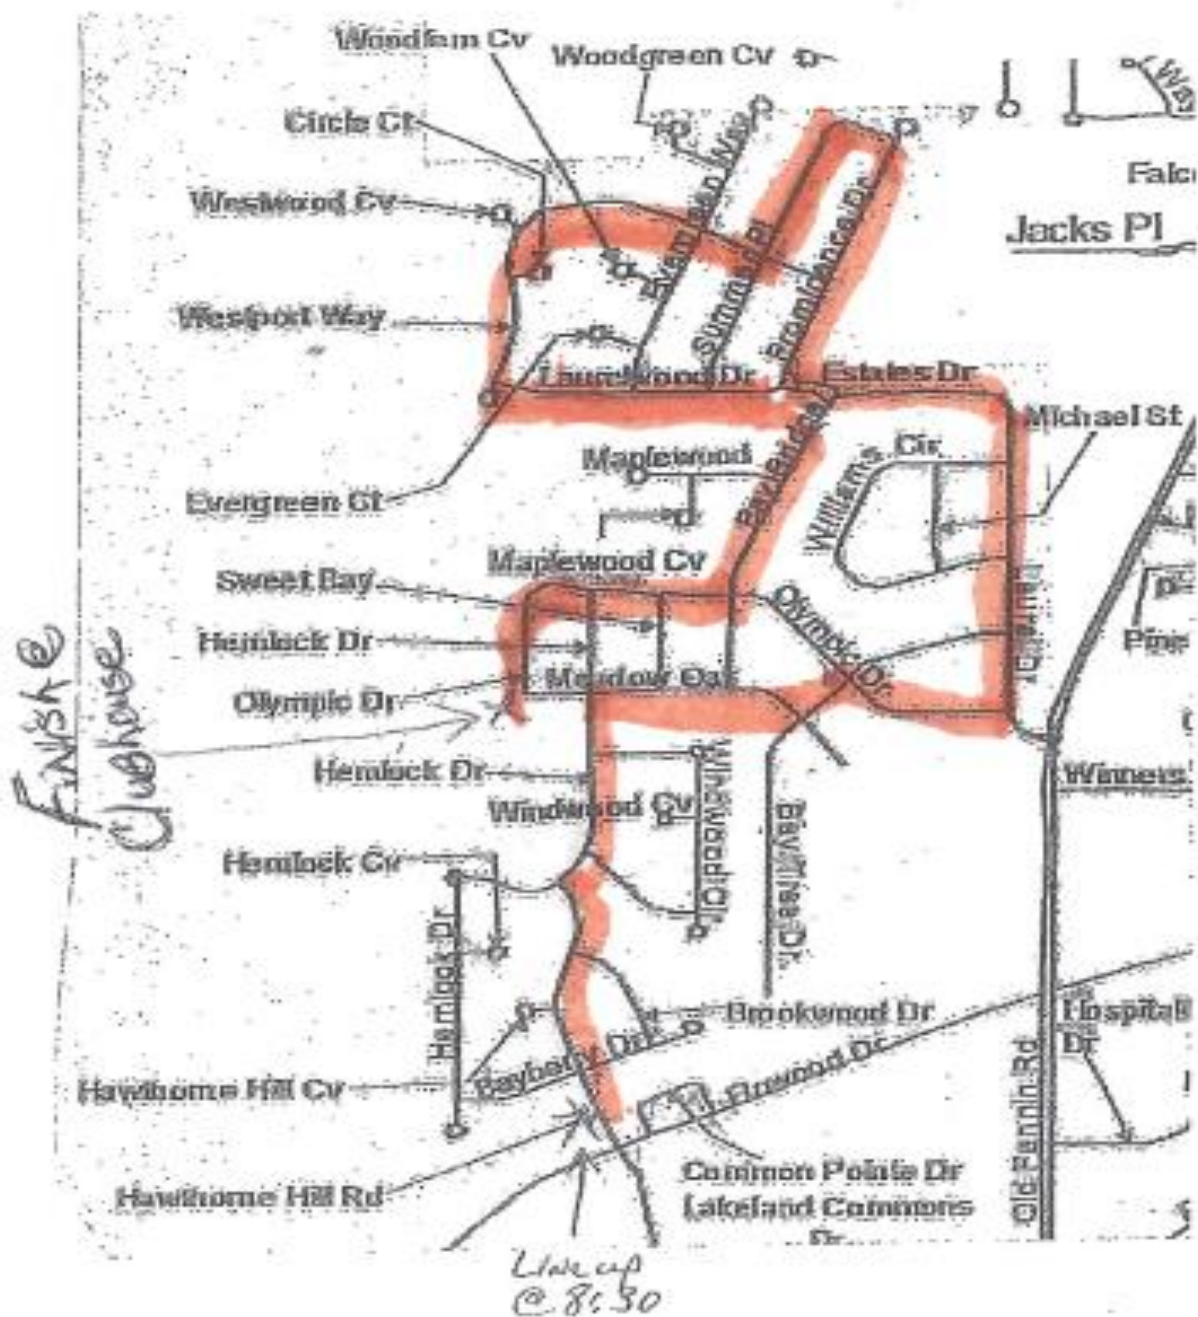

LAURELWOOD LINE

P.O. Box 320428 | Flowood, MS 39232 | (601) 919-2005

Laurelwood Christmas Parade December 9, 2017

The parade will begin at the Hawthorne Hill Drive entrance at 9:00 AM on the 9th of December. For those interested in being in the parade please come to the back entrance at 8:30AM with your float, car, wagon, etc. and line up behind the fire truck. No entry forms need to be submitted, just show up on time and be ready to roll! The route will be the same as last year which is as follows:

Parade route starts at Hawthorne Hill entrance and proceeds to Hemlock. Right on Hemlock to Meadow Oak. Right on Meadow Oak to Bay Tree, left on Bay Tree to Olympic. Right on Olympic to Laurel Dr., left on Laurel Dr to entrance of LW II. Right on Prominence to Summer Place. Left at Summer Place to Westport Way. Right at Westport Way to Laurelwood Dr. Left on Laurelwood Dr. then Right onto Estates. From Estates/Bay Bridge to Olympic, take a right, and end at the Clubhouse. **(See the Map on the next page).**

Saturday 12/9/2017

Line up at 8:30am

Parade starts at 9:00am Hawthorne Hill Entrance

Merry Christmas, and Happy New Year

From the Laurelwood HOA